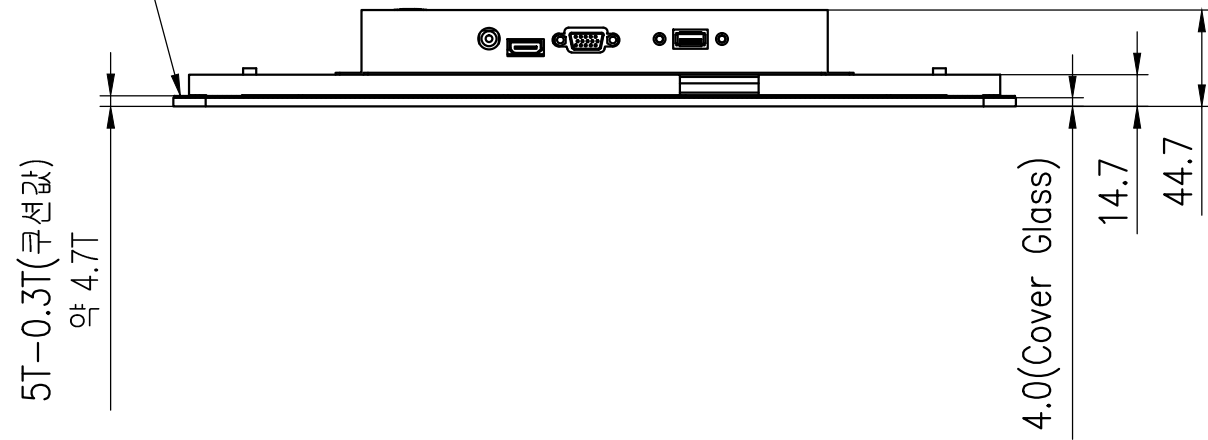

1T 양면TAPE  
-0.3T(쿠션값)  
= 약 0.7T

PART NO		ASSY		DRAWING NAME		Q'TY		SPECIFICATION	
DESIGN	JEONG HYO CHEOL	MODEL NO.	IV-PT156-OF						
DATE	2020.02.13			PART NAME		15.6" PCAP 모니터			
		iviewkorea							